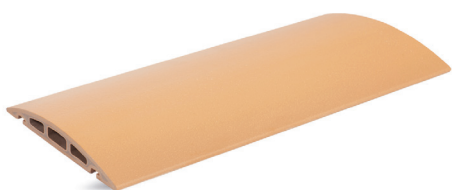

FF SYSTEM

FF-K 30/R 300

Weight / Peso
36,5 kg/m²

tempio®

P-0304
2017